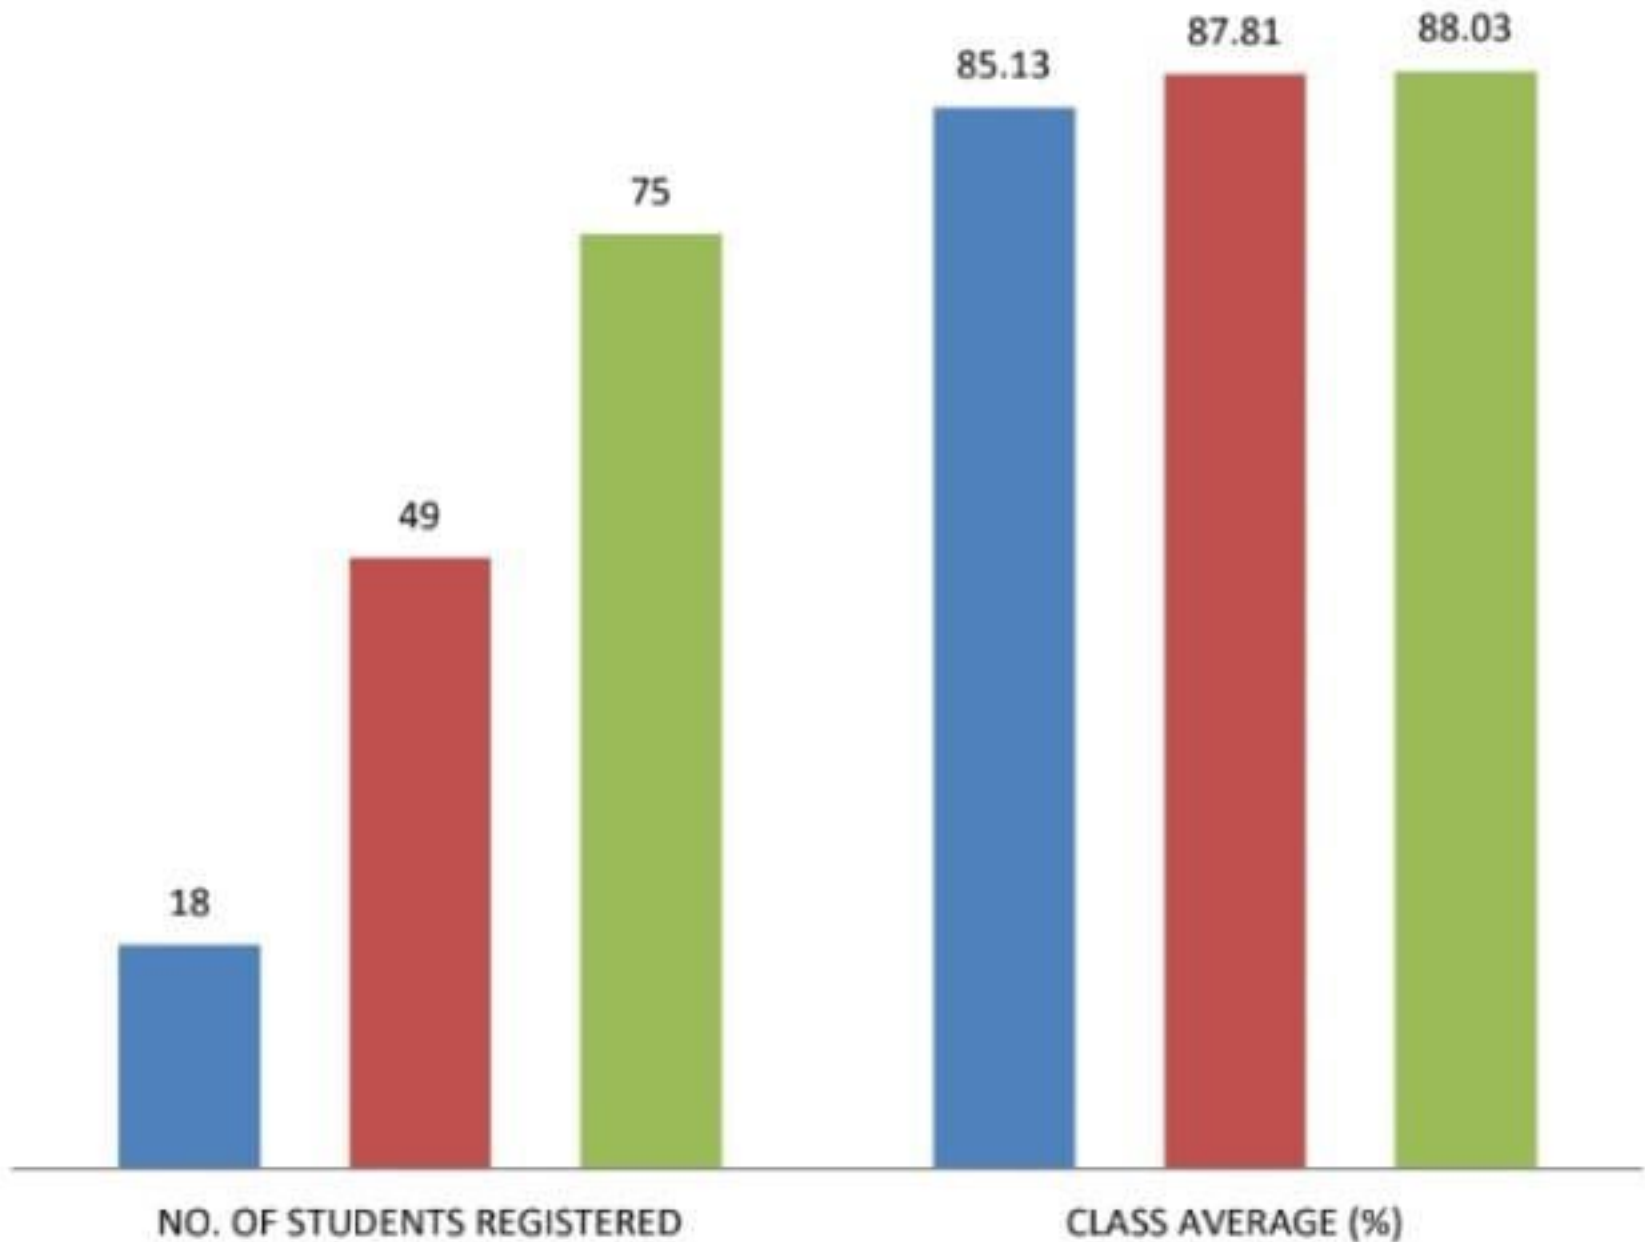

CBSE Board Result (Class X)

■ 2019-20 ■ 2020-21 ■ 2021-22 Term-1

PASS PERCENTAGE 100% (FOR ALL YEARS)